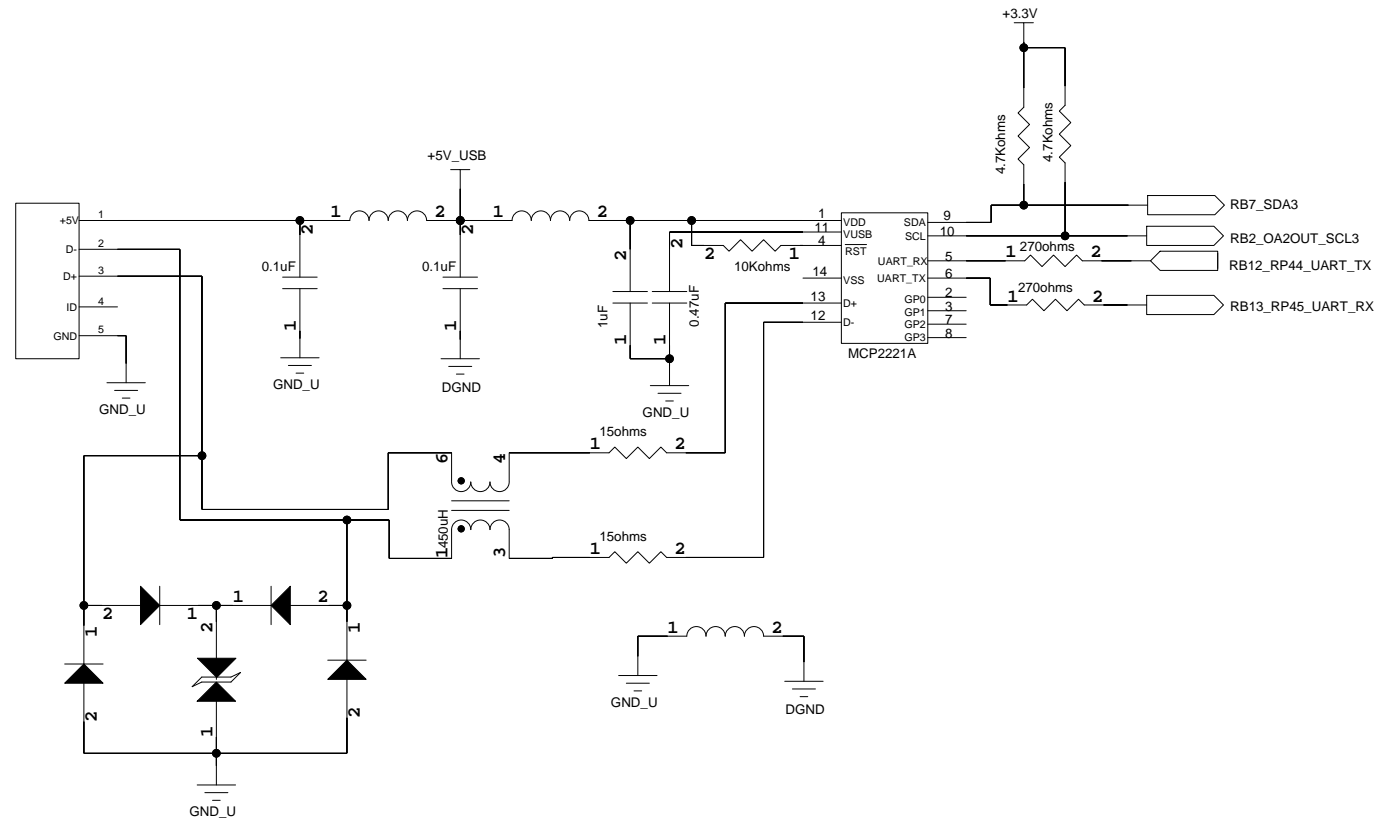

CAN Communication

Westbrook

UART\_I2C